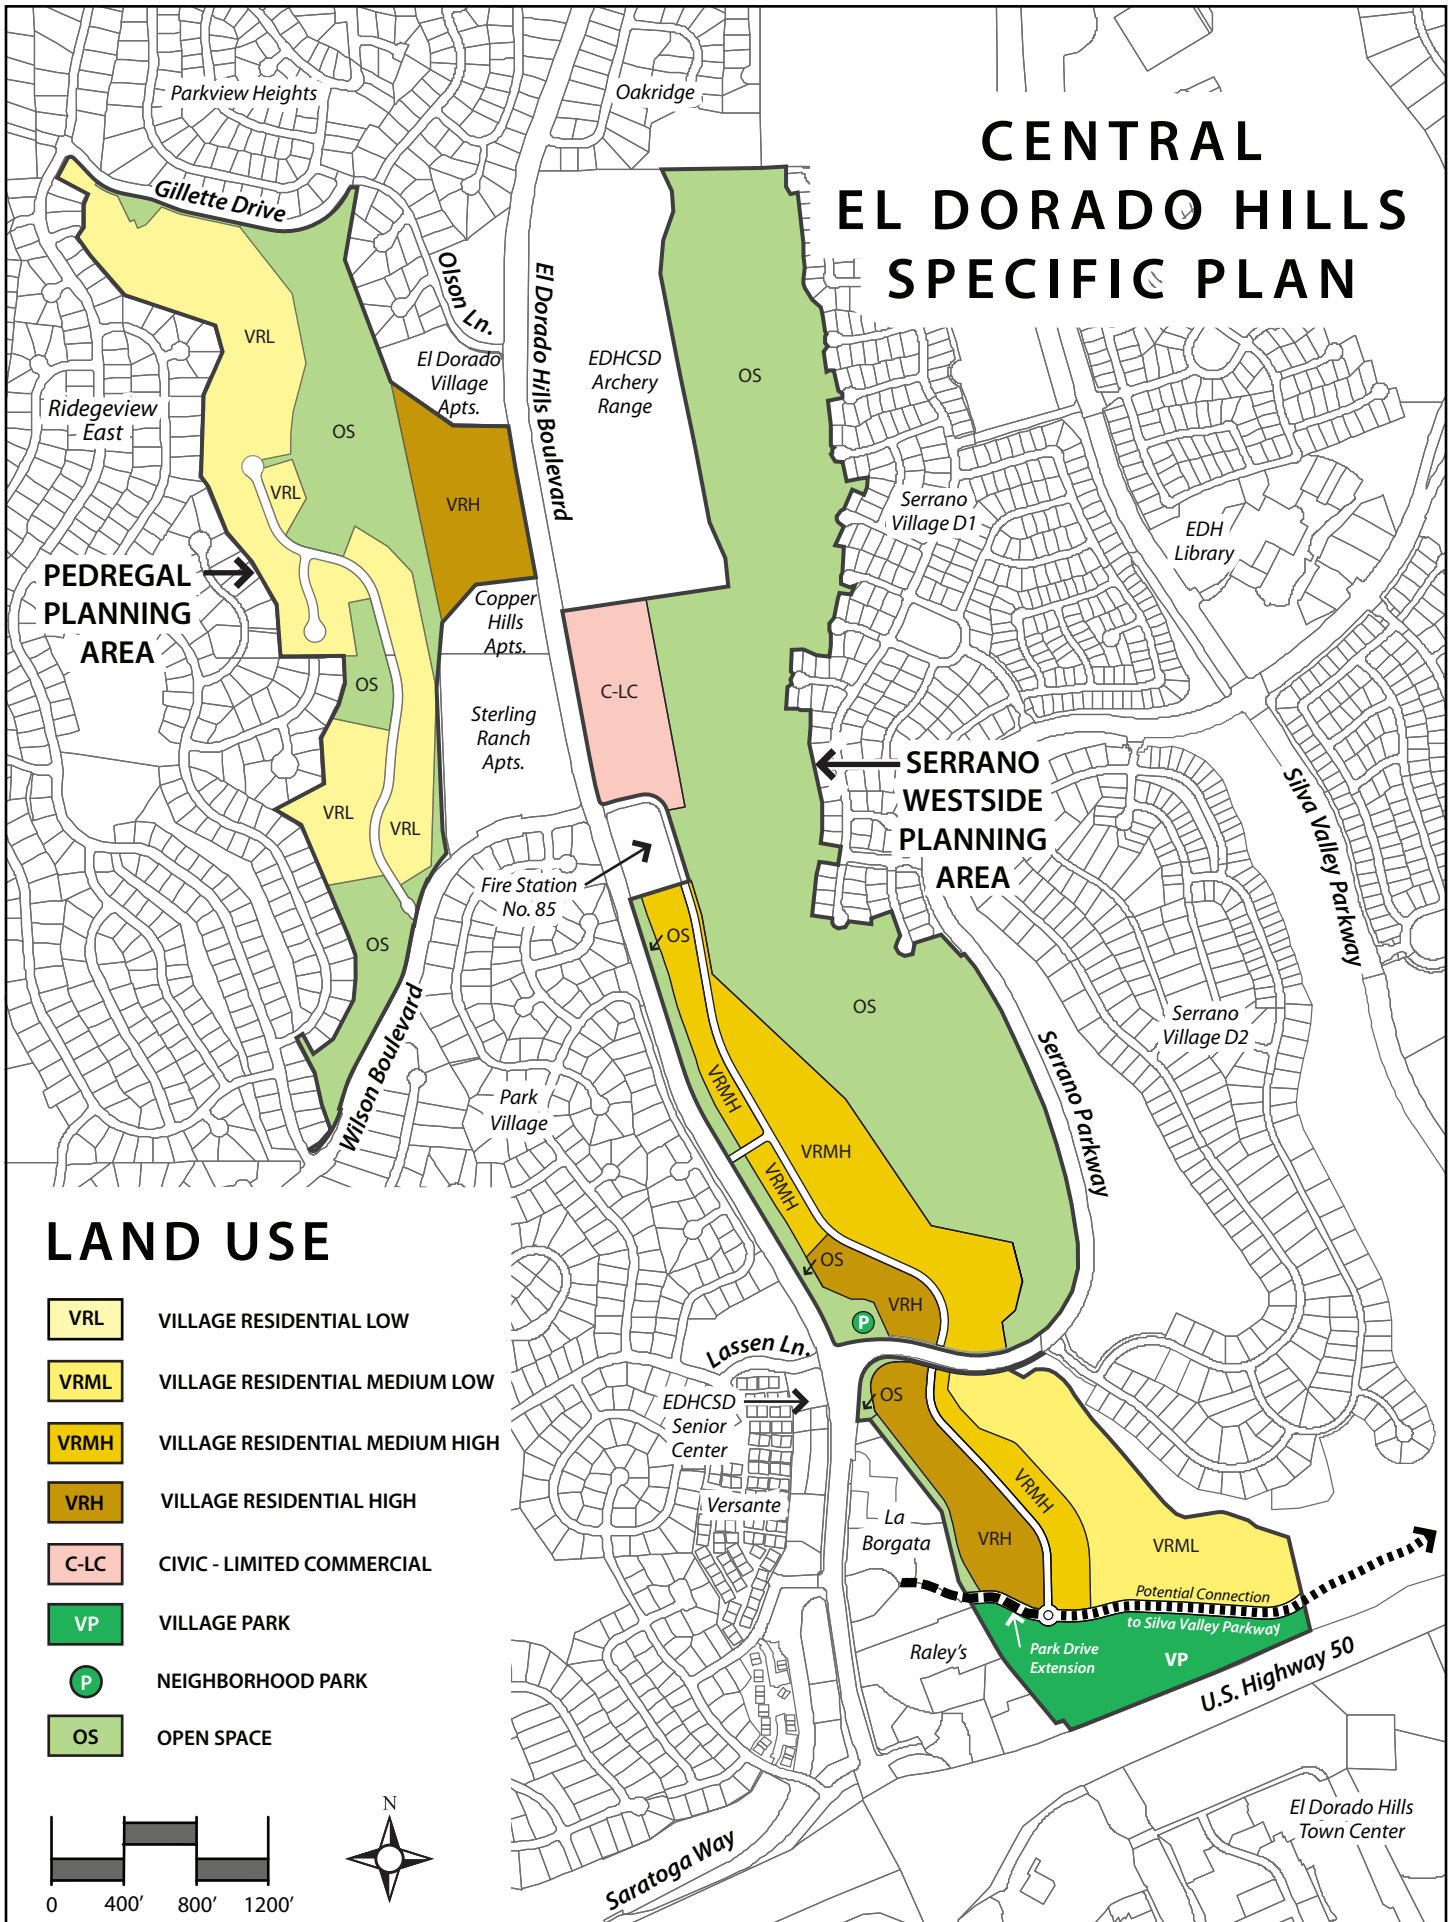

CENTRAL EL DORADO HILLS SPECIFIC PLAN

LAND USE

- VRL VILLAGE RESIDENTIAL LOW
- VRML VILLAGE RESIDENTIAL MEDIUM LOW
- VRMH VILLAGE RESIDENTIAL MEDIUM HIGH
- VRH VILLAGE RESIDENTIAL HIGH
- C-LC CIVIC - LIMITED COMMERCIAL
- VP VILLAGE PARK
- P NEIGHBORHOOD PARK
- OS OPEN SPACE